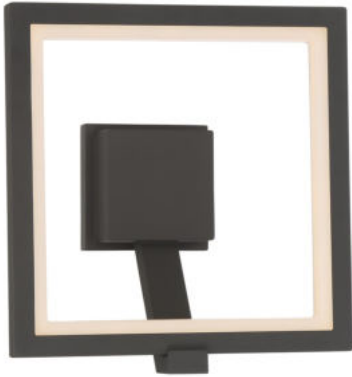

34121, SQUARE OUTDOOR LED WALL MOUNT

PRODUCT DETAILS

No.	:	34121-016
Product Color	:	GRAPHITE GREY
Shade / Accent Colour	:	FROSTED ACRYLIC
Width	:	11.75"
Height	:	12.5"
Ext	:	6.25"
Weight	:	4.1lbs

LIGHT SOURCE DETAILS

Light Source Type	:	INTEGRATED LED
Input Voltage	:	DULV
Bulb Voltage	:	100~277V
Socket Type	:	LED
Total Wattage	:	13W
Total Lumen	:	750lm
Kelvin	:	3000K
CRI	:	80

Options Available

ITEM NO.	FINISH	SHADE
34121-016	GRAPHITE GREY	FROSTED ACRYLIC

TECHNICAL DETAILS

Canopy / Backplate Length	:	4.5"
Canopy / Backplate Height	:	0.75"
Canopy / Backplate Width	:	4.5"
IP Rating	:	54
Location	:	WET
Approval	:	
Title 24	:	Yes

PROJECT INFORMATION

Job Name: Date: Type: