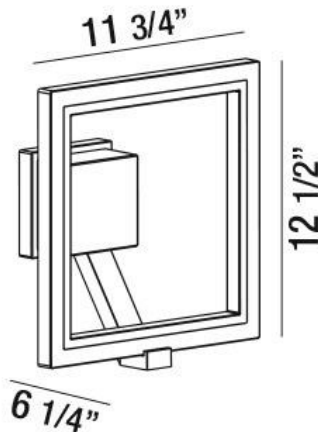

34121, SQUARE OUTDOOR LED WALL MOUNT

PRODUCT DETAILS

No.	:	34121-016
Product Color	:	GRAPHITE GREY
Shade / Accent Colour	:	FROSTED ACRYLIC
Width	:	11.75"
Height	:	12.5"
Ext	:	6.25"
Weight	:	4.1lbs

LIGHT SOURCE DETAILS

TECHNICAL DETAILS

Canopy / Backplate Length	:	4.5"
Canopy / Backplate Height	:	0.75"
Canopy / Backplate Width	:	4.5"
IP Rating	:	54
Location	:	WET
Approval	:	
Title 24	:	Yes

PROJECT INFORMATION

Job Name: Date: Type: