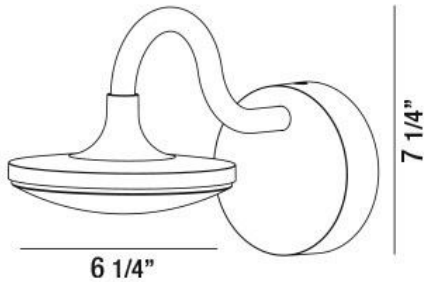

34119, OUTDOOR LED WALL MOUNT

PRODUCT DETAILS

No.	:	34119-013
Product Color	:	GRAPHITE GREY
Shade / Accent Colour	:	FROSTED ACYLIC
Width	:	6.25"
Diameter	:	6.25"
Height	:	7.25"
Ext	:	11.75"
Weight	:	1.6lbs

LIGHT SOURCE DETAILS

Light Source Type	:	INTEGRATED LED
Input Voltage	:	120V
Bulb Voltage	:	120V
Socket Type	:	LED
Total Wattage	:	10W
Total Lumen	:	800lm
Kelvin	:	3000K
CRI	:	90+

Options Available

ITEM NO.	FINISH	SHADE
34119-013	GRAPHITE GREY	FROSTED ACYLIC

 11 3/4"

TECHNICAL DETAILS

Canopy / Backplate Height	:	1.5"
Canopy / Backplate Dia.	:	4.75"
IP Rating	:	54
Location	:	WET
Approval	:	
Title 24	:	Yes

PROJECT INFORMATION

Job Name: Date: Type:

Comments: