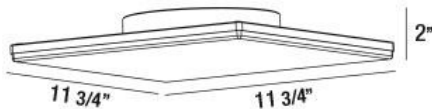

34117, SQUARE OUTDOOR LED SURFACE MOUNT

PRODUCT DETAILS

No.	:	34117-019
Product Color	:	GRAPHITE GREY
Shade / Accent Colour	:	FROSTED ACRYLIC
Length	:	11.75"
Width	:	11.75"
Ext	:	2"
Weight	:	4.5lbs

LIGHT SOURCE DETAILS

Light Source Type	:	INTEGRATED LED
Input Voltage	:	120V
Bulb Voltage	:	120V
Socket Type	:	LED
Total Wattage	:	20W
Total Lumen	:	1000lm
Kelvin	:	3000K
CRI	:	80

Options Available

ITEM NO.	FINISH	SHADE
34117-019	GRAPHITE GREY	FROSTED ACRYLIC

TECHNICAL DETAILS

Canopy / Backplate Height	:	1.5"
Canopy / Backplate Dia.	:	6.75"
IP Rating	:	54
Location	:	WET
Approval	:	
Title 24	:	Yes

PROJECT INFORMATION

Job Name: Date: Type:

Comments: