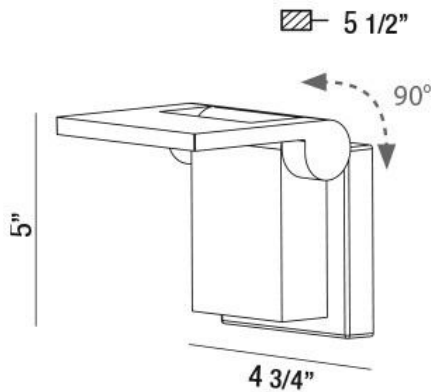

34116, OUTDOOR LED SURFACE MOUNT

PRODUCT DETAILS

No.	:	34116-012
Product Color	:	GRAPHITE GREY
Shade / Accent Colour	:	FROSTED ACRYLIC
Width	:	4.75"
Height	:	5"
Ext	:	5.5"
Weight	:	1.7lbs

LIGHT SOURCE DETAILS

Light Source Type	:	INTEGRATED LED
Input Voltage	:	120V
Bulb Voltage	:	120V
Socket Type	:	LED
Total Wattage	:	10W
Total Lumen	:	600lm
Kelvin	:	3000K
CRI	:	90+

Options Available

ITEM NO.	FINISH	SHADE
34116-012	GRAPHITE GREY	FROSTED ACRYLIC

TECHNICAL DETAILS

Canopy / Backplate Length	:	4.5"
Canopy / Backplate Height	:	0.75"
Canopy / Backplate Width	:	4.5"
IP Rating	:	54
Location	:	WET
Approval	:	
Title 24	:	Yes

PROJECT INFORMATION

Job Name: Date: Type: