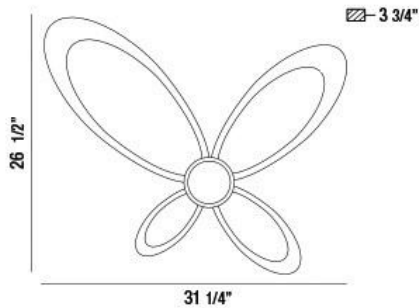

### PRODUCT DETAILS

No.	:	34114-018
Product Color	:	GOLD
Product Material	:	METAL
Shade / Accent Colour	:	FROSTED
Shade / Accent Material	:	ACRYLIC
Width	:	31.25"
Height	:	26.5"
Ext	:	3.75"
Weight	:	3.4lbs

### TECHNICAL DETAILS

Canopy / Backplate Height	:	3.5"
Canopy / Backplate Dia.	:	4.75"
Location	:	DRY
Approval	:	