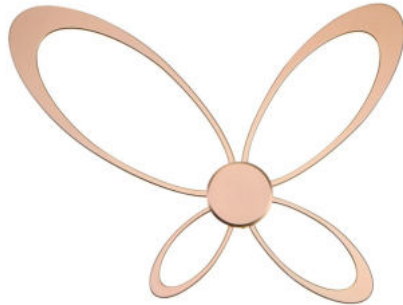

## OLGA, WALL MOUNT

### Options Available

ITEM NO.	FINISH	SHADE
34114-018	GOLD	FROSTED
34114-025	SILVER	FROSTED

### PRODUCT DETAILS

No.	:	34114-018
Product Color	:	GOLD
Product Material	:	METAL
Shade / Accent Colour	:	FROSTED
Shade / Accent Material	:	ACRYLIC
Width	:	31.25"
Height	:	26.5"
Ext	:	3.75"
Weight	:	3.4lbs

### TECHNICAL DETAILS

Canopy / Backplate Height	:	3.5"
Canopy / Backplate Dia.	:	4.75"
Location	:	DRY
Approval	:	