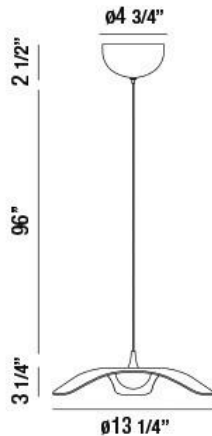

## RANDORA, 13" ROUND PENDANT

### PRODUCT DETAILS

No.	:	34113-011
Product Color	:	GOLD
Product Material	:	ALUMINUM
Diameter	:	13.25"
Height	:	3.25"
Overall Height	:	101.75"
Weight	:	1.6lbs

### TECHNICAL DETAILS

Hanging Support Type	:	WIRE
Hanging Support Length	:	96"
Canopy / Backplate Height	:	2.5"
Canopy / Backplate Dia.	:	4.75"
Location	:	DRY
Approval	:	