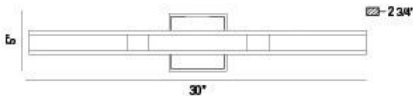

### TECHNICAL DETAILS

Canopy / Backplate Length	:	5.5"
Canopy / Backplate Height	:	5.5"
Canopy / Backplate Width	:	1.25"
Mounting	:	Up or Down
Location	:	DAMP
Approval	:	