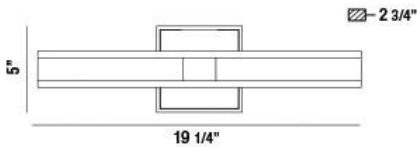

FANTON, WALL MOUNT

PRODUCT DETAILS

No.	:	34106-013
Product Color	:	CHROME
Product Material	:	METAL
Shade / Accent Colour	:	FROSTED
Shade / Accent Material	:	ACRYLIC
Width	:	19.25"
Height	:	5"
Ext	:	2.75"
Weight	:	2.8lbs

LIGHT SOURCE DETAILS

Light Source Type	:	INTEGRATED LED
Input Voltage	:	120V
Bulb Voltage	:	24V
Total Wattage	:	13W
Total Lumen	:	1300lm
Kelvin	:	3000K
CRI	:	90+
Dimmable	:	Yes

Options Available

ITEM NO.	FINISH	SHADE
34106-013	CHROME	FROSTED

TECHNICAL DETAILS

Canopy / Backplate Length	:	5.5"
Canopy / Backplate Height	:	5.5"
Canopy / Backplate Width	:	1.25"
Mounting	:	Up or Down
Location	:	DAMP
Approval	:	

PROJECT INFORMATION

Job Name: Date: Type: