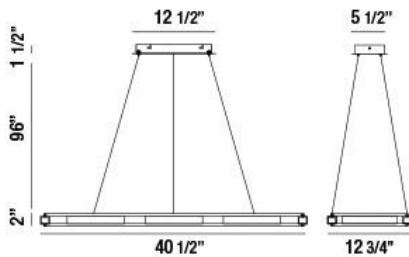

### PRODUCT DETAILS

No.	:	34104-019
Product Color	:	CHROME
Product Material	:	METAL
Shade / Accent Colour	:	FROSTED
Shade / Accent Material	:	ACRYLIC
Length	:	40.5"
Width	:	12.75"
Height	:	2"
Overall Height	:	99.5"
Weight	:	8.8lbs

### TECHNICAL DETAILS

Hanging Support Type	:	AIRCRAFT CABLE
Hanging Support Length	:	96"
Canopy / Backplate Length	:	12.5"
Canopy / Backplate Height	:	5.5"
Canopy / Backplate Width	:	1.5"
Location	:	DRY
Approval	:	