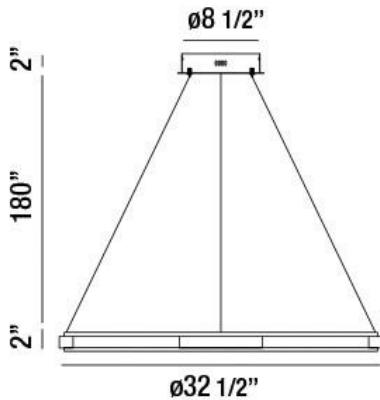

FANTON, 33" ROUND CHANDELIER

PRODUCT DETAILS

No.	:	34103-012
Product Color	:	CHROME
Product Material	:	METAL
Shade / Accent Colour	:	FROSTED
Shade / Accent Material	:	ACRYLIC
Diameter	:	32.5"
Height	:	2"
Overall Height	:	184"
Weight	:	8.8lbs

ITEM NO.	FINISH	SHADE
34103-012	CHROME	FROSTED

TECHNICAL DETAILS

Hanging Support Type	:	AIRCRAFT CABLE
Hanging Support Length	:	180"
Canopy / Backplate Height	:	2"
Canopy / Backplate Dia.	:	8.5"
Location	:	DRY
Approval	:	