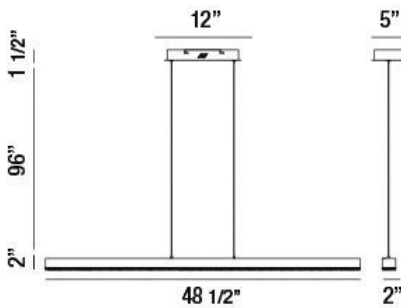

SANTI, 49" LINEAR CHANDELIER

PRODUCT DETAILS

No.	:	34101-018
Product Color	:	CHROME
Product Material	:	METAL
Shade / Accent Colour	:	CLEAR
Shade / Accent Material	:	CRYSTAL
Length	:	48.5"
Width	:	2"
Height	:	2"
Overall Height	:	99.5"
Weight	:	11lbs

ITEM NO.	FINISH	SHADE
34101-018	CHROME	CLEAR

TECHNICAL DETAILS

Hanging Support Type	:	AIRCRAFT CABLE
Hanging Support Length	:	96"
Canopy / Backplate Length	:	12"
Canopy / Backplate Height	:	5.25"
Canopy / Backplate Width	:	1.75"
Location	:	DRY
Approval	:	