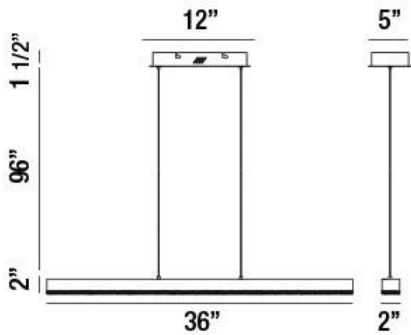

SANTI, SMALL LINEAR LED PENDANT

PRODUCT DETAILS

No.	:	34100-011
Product Color	:	CHROME
Product Material	:	METAL
Shade / Accent Colour	:	CLEAR
Shade / Accent Material	:	CRYSTAL
Length	:	36"
Width	:	2"
Height	:	2"
Overall Height	:	99.5"
Weight	:	7.9lbs

LIGHT SOURCE DETAILS

Light Source Type	:	INTEGRATED LED
Input Voltage	:	120V
Bulb Voltage	:	120V
Socket Type	:	LED
Total Wattage	:	27W
Total Lumen	:	2100lm
Kelvin	:	3000K
CRI	:	90+
Dimmable	:	Yes

Options Available

ITEM NO.	FINISH	SHADE
34100-011	CHROME	CLEAR

TECHNICAL DETAILS

Hanging Support Type	:	AIRCRAFT CABLE
Hanging Support Length	:	96"
Canopy / Backplate Length	:	12"
Canopy / Backplate Height	:	5.25"
Canopy / Backplate Width	:	1.75"
Location	:	DRY
Approval	:	