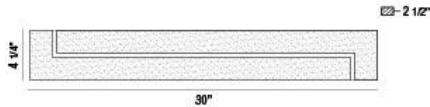

TECHNICAL DETAILS

Mounting	:	Up or Down
Location	:	DAMP
Approval	:	

PROJECT INFORMATION

Job Name: Date: Type:

Comments: