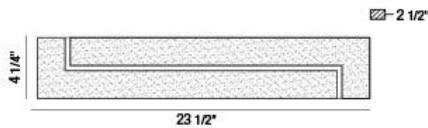

TECHNICAL DETAILS

Mounting	:	Up or Down
Location	:	DAMP
Approval	:	

PROJECT INFORMATION

Job Name: Date: Type:

Comments: