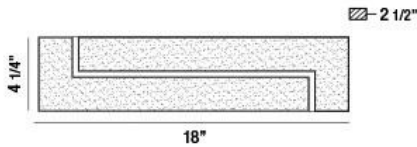

TECHNICAL DETAILS

Mounting	:	Up or Down
Location	:	DAMP
Approval	:	

PROJECT INFORMATION

Job Name: Date: Type:

Comments: