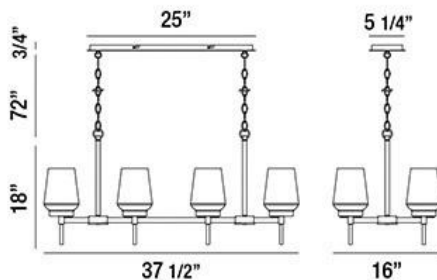

## MANCHESTER, 38" LINEAR CHANDELIER

### PRODUCT DETAILS

No.	:	34095-027
Product Color	:	SATIN NICKEL
Product Material	:	METAL
Shade / Accent Colour	:	CLEAR/OPAL WHITE
Shade / Accent Material	:	GLASS
Length	:	37.5"
Width	:	16"
Height	:	18"
Overall Height	:	90.75"
Weight	:	22.1lbs

### TECHNICAL DETAILS

Hanging Support Type	:	CHAIN
Hanging Support Length	:	72"
Canopy / Backplate Length	:	25"
Canopy / Backplate Height	:	0.75"
Canopy / Backplate Width	:	5.25"
Location	:	DRY
Approval	:	