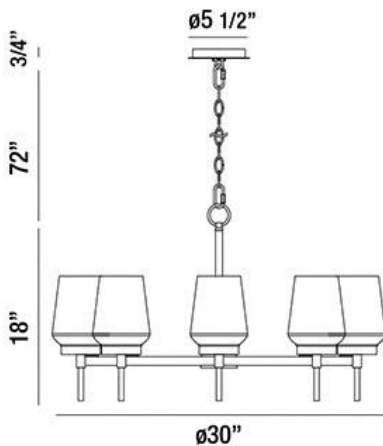

MANCHESTER, 30" ROUND CHANDELIER

Options Available

ITEM NO.	FINISH	SHADE
34094-013	BRASS	CLEAR/OPAL WHITE
34094-020	SATIN NICKEL	CLEAR/OPAL WHITE

PRODUCT DETAILS

No.	:	34094-013
Product Color	:	BRASS
Product Material	:	METAL
Shade / Accent Colour	:	CLEAR/OPAL WHITE
Shade / Accent Material	:	GLASS
Diameter	:	30"
Height	:	18"
Overall Height	:	90.75"
Weight	:	17.6lbs

TECHNICAL DETAILS

Hanging Support Type	:	CHAIN
Hanging Support Length	:	72"
Canopy / Backplate Height	:	0.75"
Canopy / Backplate Dia.	:	5.5"
Location	:	DRY
Approval	:	

PROJECT INFORMATION

 Job Name: Date: Type: