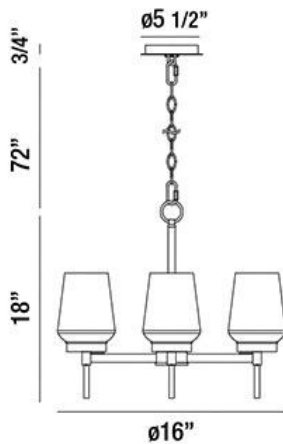

### PRODUCT DETAILS

No.	:	34093-016
Product Color	:	BRASS
Product Material	:	METAL
Shade / Accent Colour	:	CLEAR/OPAL WHITE
Shade / Accent Material	:	GLASS
Diameter	:	16"
Height	:	18"
Overall Height	:	90.75"
Weight	:	9.4lbs

### TECHNICAL DETAILS

Hanging Support Type	:	CHAIN
Hanging Support Length	:	72"
Canopy / Backplate Height	:	0.75"
Canopy / Backplate Dia.	:	5.5"
Location	:	DRY
Approval	:	