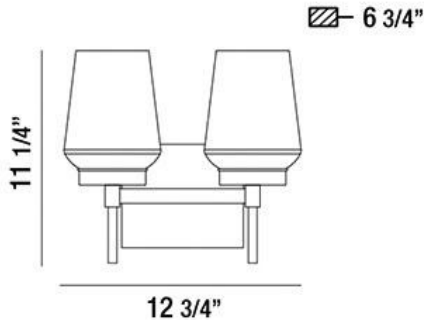

MANCHESTER, WALL MOUNT

PRODUCT DETAILS

No.	:	34092-019
Product Color	:	BRASS
Product Material	:	METAL
Shade / Accent Colour	:	CLEAR/OPAL WHITE
Shade / Accent Material	:	GLASS
Width	:	12.75"
Height	:	11.25"
Ext	:	6.75"
Weight	:	3.8lbs

Options Available

ITEM NO.	FINISH	SHADE
34092-019	BRASS	CLEAR/OPAL WHITE
34092-026	SATIN NICKEL	CLEAR/OPAL WHITE

TECHNICAL DETAILS

Canopy / Backplate Length	:	6.5"
Canopy / Backplate Height	:	5.5"
Mounting	:	Up
Location	:	DAMP
Approval	:	