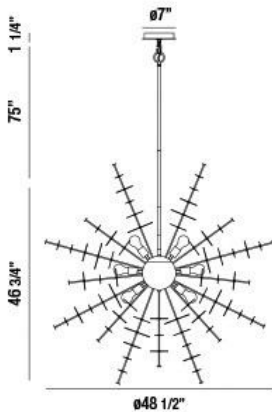

## BONAZZI, 49" ROUND CHANDELIER

### PRODUCT DETAILS

No.	:	34084-021
Product Color	:	CHROME
Product Material	:	METAL
Shade / Accent Colour	:	SMOKE/CLEAR/FROSTED
Shade / Accent Material	:	GLASS/METAL DISCS
Diameter	:	48.5"
Height	:	46.75"
Overall Height	:	123"
Weight	:	49lbs

### TECHNICAL DETAILS

Hanging Support Type	:	ROD
Hanging Support Length	:	75"
Rods Included	:	3"+6"+12"+18"+18"+18"
Canopy / Backplate Height	:	1.25"
Canopy / Backplate Dia.	:	7"
Location	:	DRY
Approval	:	