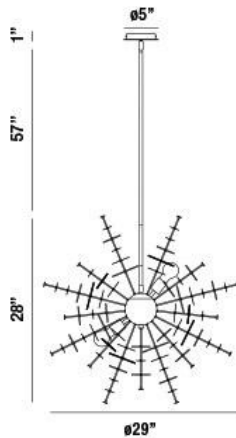

BONAZZI, 29" ROUND CHANDELIER

Options Available

ITEM NO.	FINISH	SHADE
34083-017	SATIN BRASS	AMBER/CLEAR/FROSTED
34083-024	CHROME	SMOKE/CLEAR/FROSTED

PRODUCT DETAILS

No.	:	34083-017
Product Color	:	SATIN BRASS
Product Material	:	METAL
Shade / Accent Colour	:	AMBER/CLEAR/FROSTED
Shade / Accent Material	:	GLASS/METAL DISCS
Diameter	:	29"
Height	:	28"
Overall Height	:	86"
Weight	:	18.4lbs

LIGHT SOURCE DETAILS

Number of Bulbs	:	9
Light Source	:	Incandescent
Light Source Type	:	A19
Input Voltage	:	120V
Bulb Voltage	:	120V
Socket Type	:	E26
Wattage	:	60W
Total Wattage	:	540W
Bulb Included	:	No
Dimmable	:	Yes

TECHNICAL DETAILS

Hanging Support Type	:	ROD
Hanging Support Length	:	57"
Rods Included	:	3"+6"+12"+18"+18"
Canopy / Backplate Height	:	1"
Canopy / Backplate Dia.	:	5"
Location	:	DRY
Approval	:	

PROJECT INFORMATION