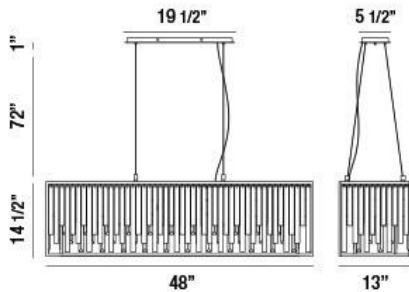

GENOVA, 48" RECTANGULAR CHANDELIER

PRODUCT DETAILS

No.	:	34079-010
Product Color	:	CHROME
Product Material	:	METAL
Shade / Accent Colour	:	CLEAR
Shade / Accent Material	:	CRYSTAL
Length	:	48"
Width	:	13"
Height	:	14.5"
Overall Height	:	195.5"
Weight	:	63lbs

Options Available

ITEM NO.	FINISH	SHADE
34079-010	CHROME	CLEAR

TECHNICAL DETAILS

Hanging Support Type	:	AIRCRAFT CABLE
Hanging Support Length	:	180"
Canopy / Backplate Length	:	19.75"
Canopy / Backplate Height	:	1"
Canopy / Backplate Width	:	5.5"
Location	:	DRY
Approval	:	