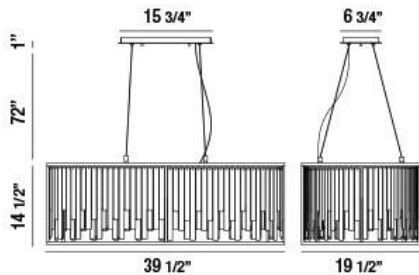

GENOVA, 40" OVAL CHANDELIER

PRODUCT DETAILS

No.	:	34078-013
Product Color	:	CHROME
Product Material	:	METAL
Shade / Accent Colour	:	CLEAR
Shade / Accent Material	:	CRYSTAL
Length	:	39.5"
Width	:	19.5"
Height	:	14.5"
Overall Height	:	195.5"
Weight	:	58lbs

Options Available

ITEM NO.	FINISH	SHADE
34078-013	CHROME	CLEAR

TECHNICAL DETAILS

Hanging Support Type	:	AIRCRAFT CABLE
Hanging Support Length	:	180"
Canopy / Backplate Length	:	15.75"
Canopy / Backplate Height	:	1"
Canopy / Backplate Width	:	6.75"
Location	:	DRY
Approval	:	