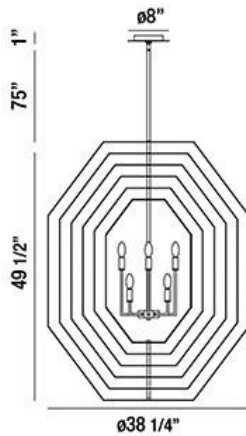

MONTCALM, 38" ROUND CHANDELIER

PRODUCT DETAILS

No.	:	34077-016
Product Color	:	OIL RUBBED BRONZE
Product Material	:	METAL
Shade / Accent Colour	:	OIL RUBBED BRONZE/ANTIQUE GOLD
Shade / Accent Material	:	METAL RINGS
Diameter	:	38.25"
Height	:	49.25"
Overall Height	:	125.25"
Weight	:	47lbs

Options Available

ITEM NO.	FINISH	SHADE
34077-016	OIL RUBBED BRONZE	OIL RUBBED BRONZE/ANTIQUE GOLD

TECHNICAL DETAILS

Hanging Support Type	:	ROD
Hanging Support Length	:	75"
Rods Included	:	3"+6"+12"+18"+18"+18"
Canopy / Backplate Height	:	1"
Canopy / Backplate Dia.	:	8"
Location	:	DRY
Approval	:	