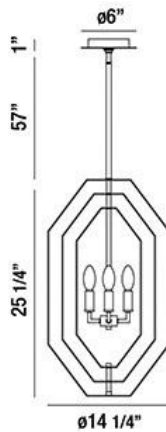

MONTCALM, 14" ROUND CHANDELIER

PRODUCT DETAILS

No.	:	34075-012
Product Color	:	OIL RUBBED BRONZE
Product Material	:	METAL
Shade / Accent Colour	:	OIL RUBBED BRONZE/ANTIQUE GOLD
Shade / Accent Material	:	METAL RINGS
Diameter	:	14.25"
Height	:	25.25"
Overall Height	:	83.25"
Weight	:	12lbs

LIGHT SOURCE DETAILS

Number of Bulbs	:	4
Light Source	:	Incandescent
Light Source Type	:	B10
Input Voltage	:	120V
Bulb Voltage	:	120V
Socket Type	:	E12
Wattage	:	60W
Total Wattage	:	240W
Bulb Included	:	No
Dimmable	:	Yes

Options Available

ITEM NO.	FINISH	SHADE
34075-012	OIL RUBBED BRONZE	OIL RUBBED BRONZE/ANTIQUE GOLD

TECHNICAL DETAILS

Hanging Support Type	:	ROD
Hanging Support Length	:	57"
Rods Included	:	3"+6"+12"+18"+18"
Canopy / Backplate Height	:	1"
Canopy / Backplate Dia.	:	6"
Location	:	DRY
Approval	:	