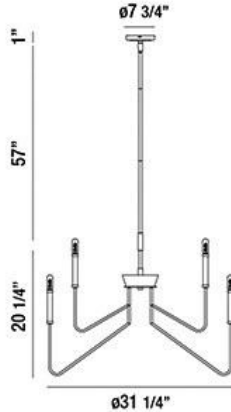

RADO, 31" ROUND CHANDELIER

PRODUCT DETAILS

No.	:	34072-011
Product Color	:	BLACK
Product Material	:	METAL
Shade / Accent Colour	:	BLACK/BRASS
Shade / Accent Material	:	METAL
Diameter	:	31.25"
Height	:	20.25"
Overall Height	:	78.25"
Weight	:	11.6lbs

LIGHT SOURCE DETAILS

Number of Bulbs	:	12
Light Source	:	Incandescent
Light Source Type	:	EDISON
Input Voltage	:	120V
Bulb Voltage	:	120V
Socket Type	:	E12
Wattage	:	40W
Total Wattage	:	480W
Bulb Included	:	Yes
Dimmable	:	Yes

Options Available

ITEM NO.	FINISH	SHADE
34072-011	BLACK	BLACK/BRASS

TECHNICAL DETAILS

Hanging Support Type	:	ROD
Hanging Support Length	:	57"
Rods Included	:	3"+6"+12"+18"+18"
Canopy / Backplate Height	:	1"
Canopy / Backplate Dia.	:	7.75"
Location	:	DRY
Approval	:	