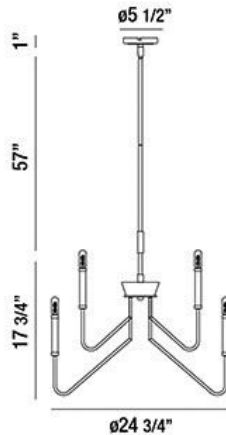

RADO, 25" ROUND CHANDELIER

PRODUCT DETAILS

No.	:	34071-014
Product Color	:	BLACK
Product Material	:	METAL
Shade / Accent Colour	:	BLACK/BRASS
Shade / Accent Material	:	METAL
Diameter	:	24.75"
Height	:	17.75"
Overall Height	:	75.75"
Weight	:	8.8lbs

LIGHT SOURCE DETAILS

Number of Bulbs	:	9
Light Source	:	Incandescent
Light Source Type	:	EDISON
Input Voltage	:	120V
Bulb Voltage	:	120V
Socket Type	:	E12
Wattage	:	40W
Total Wattage	:	360W
Bulb Included	:	Yes
Dimmable	:	Yes

Options Available

ITEM NO.	FINISH	SHADE
34071-014	BLACK	BLACK/BRASS

TECHNICAL DETAILS

Hanging Support Type	:	ROD
Hanging Support Length	:	57"
Rods Included	:	3"+6"+12"+18"+18"
Canopy / Backplate Height	:	1"
Canopy / Backplate Dia.	:	5.5"
Location	:	DRY
Approval	:	