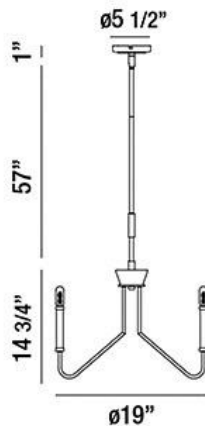

### PRODUCT DETAILS

No.	:	34070-017
Product Color	:	BLACK
Product Material	:	METAL
Shade / Accent Colour	:	BLACK/BRASS
Shade / Accent Material	:	METAL
Diameter	:	19"
Height	:	14.75"
Overall Height	:	72.75"
Weight	:	6.6lbs

### LIGHT SOURCE DETAILS

Number of Bulbs	:	6
Light Source	:	Incandescent
Light Source Type	:	EDISON
Input Voltage	:	120V
Bulb Voltage	:	120V
Socket Type	:	E12
Wattage	:	40W
Total Wattage	:	240W
Bulb Included	:	Yes
Dimmable	:	Yes

### TECHNICAL DETAILS

Hanging Support Type	:	ROD
Hanging Support Length	:	57"
Rods Included	:	3"+6"+12"+18"+18"
Canopy / Backplate Height	:	1"
Canopy / Backplate Dia.	:	5.5"
Location	:	DRY
Approval	:	