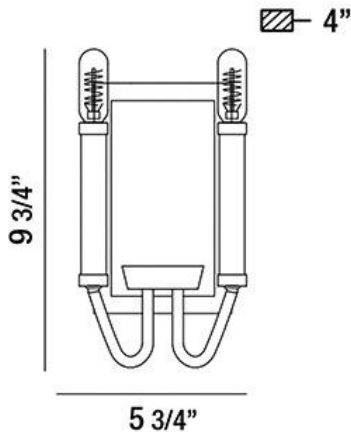

Options Available

ITEM NO.	FINISH	SHADE
34069-011	BLACK	BLACK/BRASS