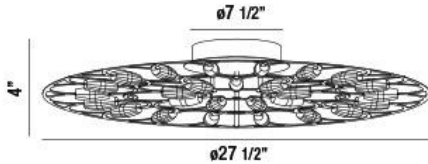

ROTOLO, WALL MOUNT

PRODUCT DETAILS

No.	:	34068-014
Product Color	:	CHROME
Product Material	:	METAL
Diameter	:	27.5"
Height	:	4"
Weight	:	3.7lbs

LIGHT SOURCE DETAILS

Light Source Type	:	INTEGRATED LED
Input Voltage	:	120V
Bulb Voltage	:	120V
Total Wattage	:	27W
Total Lumen	:	2100lm
Kelvin	:	3000K
CRI	:	90+
Dimmable	:	Yes

Options Available

ITEM NO.	FINISH	SHADE
34068-014	CHROME	

TECHNICAL DETAILS

Canopy / Backplate Height	:	1.5"
Canopy / Backplate Dia.	:	7.5"
Location	:	DRY
Approval	:	

PROJECT INFORMATION

 Job Name: Date: Type: