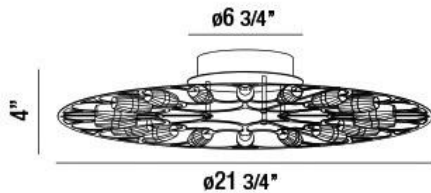

ROTOLO, WALL MOUNT

PRODUCT DETAILS

No.	:	34067-017
Product Color	:	CHROME
Product Material	:	METAL
Diameter	:	21.75"
Height	:	4"
Weight	:	2.3lbs

LIGHT SOURCE DETAILS

Light Source Type	:	INTEGRATED LED
Input Voltage	:	120V
Bulb Voltage	:	120V
Total Wattage	:	18W
Total Lumen	:	1440lm
Kelvin	:	3000K
CRI	:	90+
Dimmable	:	Yes

Options Available

ITEM NO.	FINISH	SHADE
34067-017	CHROME	

TECHNICAL DETAILS

Canopy / Backplate Height	:	1.5"
Canopy / Backplate Dia.	:	6.75"
Location	:	DRY
Approval	:	

PROJECT INFORMATION

 Job Name: Date: Type: