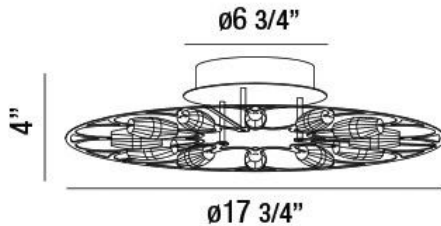

ROTOLO, WALL MOUNT

PRODUCT DETAILS

No.	:	34066-010
Product Color	:	CHROME
Product Material	:	METAL
Diameter	:	17.75"
Height	:	4"
Weight	:	1.6lbs

LIGHT SOURCE DETAILS

Light Source Type	:	INTEGRATED LED
Input Voltage	:	120V
Bulb Voltage	:	120V
Total Wattage	:	12W
Total Lumen	:	950lm
Kelvin	:	3000K
CRI	:	90+
Dimmable	:	Yes

Options Available

ITEM NO.	FINISH	SHADE
34066-010	CHROME	

TECHNICAL DETAILS

Canopy / Backplate Height	:	1.5"
Canopy / Backplate Dia.	:	6.75"
Location	:	DRY
Approval	:	

PROJECT INFORMATION

Job Name: Date: Type: