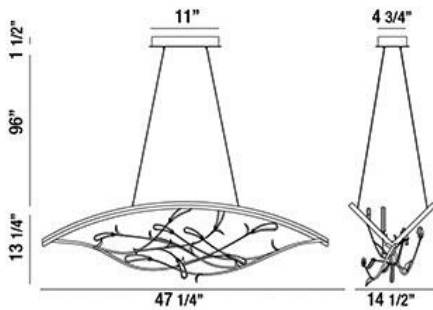

BASILICA, 47" OVAL CHANDELIER

PRODUCT DETAILS

No.	:	34065-013
Product Color	:	OIL RUBBED BRONZE
Product Material	:	METAL
Shade / Accent Colour	:	CLEAR
Shade / Accent Material	:	CRYSTAL
Length	:	47.25"
Width	:	14.5"
Height	:	13.25"
Overall Height	:	110.75"
Weight	:	10lbs

LIGHT SOURCE DETAILS

Light Source Type	:	INTEGRATED LED
Input Voltage	:	120V
Bulb Voltage	:	120V
Total Wattage	:	56W
Total Lumen	:	2900lm
Kelvin	:	3000K
CRI	:	80+
Dimmable	:	Yes

Options Available

ITEM NO.	FINISH	SHADE
34065-013	OIL RUBBED BRONZE	CLEAR

TECHNICAL DETAILS

Hanging Support Type	:	AIRCRAFT CABLE
Hanging Support Length	:	96"
Canopy / Backplate Length	:	11"
Canopy / Backplate Height	:	1.5"
Canopy / Backplate Width	:	4.75"
Location	:	DRY
Approval	:	