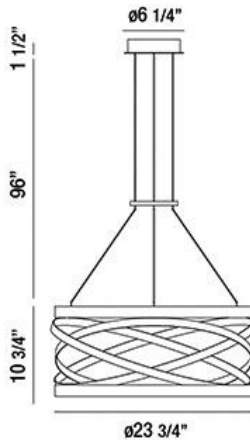

AVITA, 24" ROUND CHANDELIER

PRODUCT DETAILS

No.	:	34063-019
Product Color	:	OIL RUBBED BRONZE
Product Material	:	METAL
Shade / Accent Colour	:	BRONZE
Shade / Accent Material	:	METAL BANDING
Diameter	:	23.75"
Height	:	10.75"
Overall Height	:	108.25"
Weight	:	14.1lbs

LIGHT SOURCE DETAILS

Light Source Type	:	INTEGRATED LED
Input Voltage	:	120V
Bulb Voltage	:	120V
Socket Type	:	LED
Total Wattage	:	36W
Total Lumen	:	3060lm
Kelvin	:	3000K
CRI	:	80+
Dimmable	:	Yes

Options Available

ITEM NO.	FINISH	SHADE
34063-019	OIL RUBBED BRONZE	BRONZE

TECHNICAL DETAILS

Hanging Support Type	:	AIRCRAFT CABLE
Hanging Support Length	:	96"
Canopy / Backplate Height	:	1.5"
Canopy / Backplate Dia.	:	6.25"
Location	:	DRY
Approval	:	