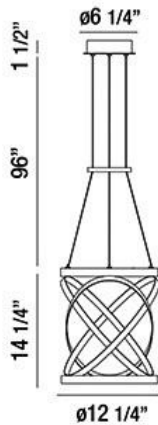

AVITA, 12" ROUND PENDANT

PRODUCT DETAILS

No.	:	34062-012
Product Color	:	OIL RUBBED BRONZE
Product Material	:	METAL
Shade / Accent Colour	:	BRONZE
Shade / Accent Material	:	METAL BANDING
Diameter	:	12.25"
Height	:	14.25"
Overall Height	:	111.75"
Weight	:	7.4lbs

LIGHT SOURCE DETAILS

Light Source Type	:	INTEGRATED LED
Input Voltage	:	120V
Bulb Voltage	:	120V
Socket Type	:	LED
Total Wattage	:	18W
Total Lumen	:	1480lm
Kelvin	:	3000K
CRI	:	80+
Dimmable	:	Yes

Options Available

ITEM NO.	FINISH	SHADE
34062-012	OIL RUBBED BRONZE	BRONZE

TECHNICAL DETAILS

Hanging Support Type	:	AIRCRAFT CABLE
Hanging Support Length	:	96"
Canopy / Backplate Height	:	1.5"
Canopy / Backplate Dia.	:	6.25"
Location	:	DRY
Approval	:	