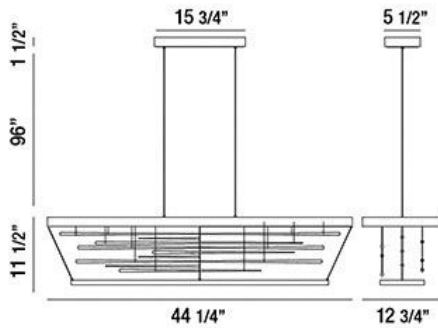

BOBINA, 44" OVAL CHANDELIER

PRODUCT DETAILS

No.	:	34060-018
Product Color	:	BRONZE
Product Material	:	METAL
Shade / Accent Colour	:	WOOD
Shade / Accent Material	:	NATURAL BAMBOO
Length	:	44.25"
Width	:	12.75"
Height	:	11.5"
Overall Height	:	109"
Weight	:	13.4lbs

LIGHT SOURCE DETAILS

Light Source Type	:	INTEGRATED LED
Input Voltage	:	120V
Bulb Voltage	:	120V
Socket Type	:	LED
Total Wattage	:	64W
Total Lumen	:	3550lm
Kelvin	:	3000K
CRI	:	80+
Dimmable	:	Yes

Options Available

ITEM NO.	FINISH	SHADE
34060-018	BRONZE	WOOD

TECHNICAL DETAILS

Hanging Support Type	:	AIRCRAFT CABLE
Hanging Support Length	:	96"
Canopy / Backplate Length	:	15.75"
Canopy / Backplate Height	:	1.5"
Canopy / Backplate Width	:	5.5"
Location	:	DRY
Approval	:	