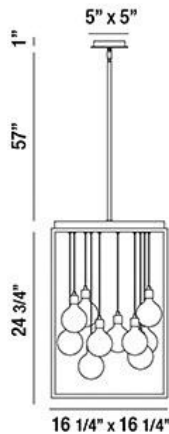

ZARINA, 16" SQUARE CHANDELIER

PRODUCT DETAILS

No.	:	34058-015
Product Color	:	BRONZE
Product Material	:	METAL
Shade / Accent Colour	:	CLEAR
Shade / Accent Material	:	GLASS GLOBE
Length	:	16.25"
Width	:	16.25"
Height	:	24.75"
Overall Height	:	82.75"
Weight	:	18.7lbs

LIGHT SOURCE DETAILS

Light Source Type	:	INTEGRATED LED
Input Voltage	:	120V
Bulb Voltage	:	120V
Socket Type	:	LED
Total Wattage	:	18W
Total Lumen	:	1060lm
Kelvin	:	3000K
CRI	:	80+
Dimmable	:	Yes

Options Available

ITEM NO.	FINISH	SHADE
34058-015	BRONZE	CLEAR

TECHNICAL DETAILS

Hanging Support Type	:	ROD
Hanging Support Length	:	57"
Rods Included	:	3"+6"+12"+18"+18"
Canopy / Backplate Length	:	5"
Canopy / Backplate Height	:	1"
Canopy / Backplate Width	:	5"
Location	:	DRY
Approval	:	