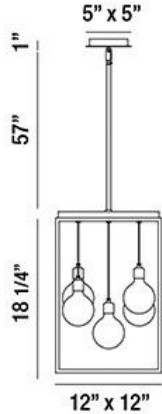

ZARINA, 12" SQUARE CHANDELIER

PRODUCT DETAILS

No.	:	34057-018
Product Color	:	BRONZE
Product Material	:	METAL
Shade / Accent Colour	:	CLEAR
Shade / Accent Material	:	GLASS GLOBE
Length	:	12"
Width	:	12"
Height	:	18.25"
Overall Height	:	76.25"
Weight	:	11.4lbs

LIGHT SOURCE DETAILS

Light Source Type	:	INTEGRATED LED
Input Voltage	:	120V
Bulb Voltage	:	120V
Socket Type	:	LED
Total Wattage	:	9W
Total Lumen	:	530lm
Kelvin	:	3000K
CRI	:	80+
Dimmable	:	Yes

Options Available

ITEM NO.	FINISH	SHADE
34057-018	BRONZE	CLEAR

TECHNICAL DETAILS

Hanging Support Type	:	ROD
Hanging Support Length	:	57"
Rods Included	:	3"+6"+12"+18"+18"
Canopy / Backplate Length	:	5"
Canopy / Backplate Height	:	1"
Canopy / Backplate Width	:	5"
Location	:	DRY
Approval	:	