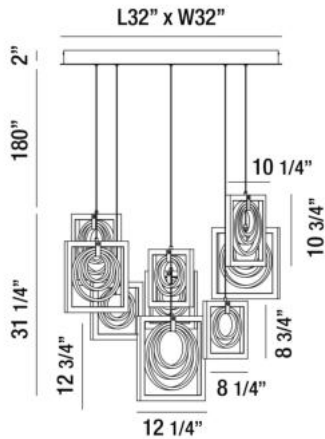

CORINNA, 32" SQUARE CHANDELIER

PRODUCT DETAILS

No.	:	34056-011
Product Color	:	ANTIQUÉ SILVER
Product Material	:	METAL
Shade / Accent Colour	:	CLEAR
Shade / Accent Material	:	CRYSTAL
Length	:	32"
Width	:	32"
Height	:	31.25"
Overall Height	:	194.75"
Weight	:	75.5lbs

LIGHT SOURCE DETAILS

Light Source Type	:	INTEGRATED LED
Input Voltage	:	120V
Bulb Voltage	:	120V
Socket Type	:	LED
Total Wattage	:	133W
Total Lumen	:	11950lm
Kelvin	:	3000K
CRI	:	80+
Dimmable	:	Yes

Options Available

ITEM NO.	FINISH	SHADE
34056-011	ANTIQUÉ SILVER	CLEAR

TECHNICAL DETAILS

Hanging Support Type	:	WIRE
Hanging Support Length	:	180"
Canopy / Backplate Length	:	32"
Canopy / Backplate Height	:	2"
Canopy / Backplate Width	:	32"
Location	:	DRY
Approval	:	