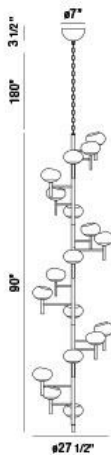

TEL 905.695.2055

toll free 1.800.660.5391

FAX 905.695.2056

toll free 1.800.660.5390

33 West Beaver Creek Road Richmond Hill, Ontario Canada L4B 1L8

BURLINGTON, 28" ROUND CHANDELIER

PRODUCT DETAILS

No.	:	34047-019
Product Color	:	CHROME
Product Material	:	METAL
Shade / Accent Colour	:	OPAL WHITE
Shade / Accent Material	:	BLOWN GLASS
Diameter	:	27.5"
Height	:	90"
Overall Height	:	273.5"
Weight	:	38lbs

LIGHT SOURCE DETAILS

Number of Bulbs	:	18
Light Source	:	Halogen
Light Source Type	:	G9
Input Voltage	:	120V
Bulb Voltage	:	120V
Socket Type	:	G9
Wattage	:	40W
Total Wattage	:	720W
Bulb Included	:	Yes
Dimmable	:	Yes

Options Available

ITEM NO.	FINISH	SHADE
34047-019	CHROME	OPAL WHITE

TECHNICAL DETAILS

Hanging Support Type	:	CHAIN
Hanging Support Length	:	204"
Canopy / Backplate Height	:	3.5"
Canopy / Backplate Dia.	:	7"
Location	:	DRY
Approval	:	