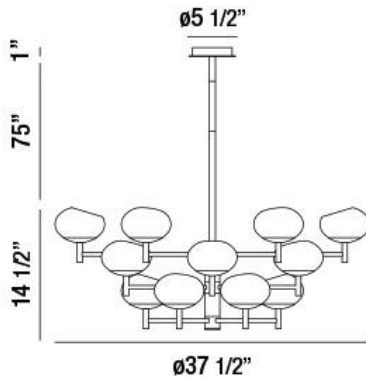

## BURLINGTON, 38" ROUND CHANDELIER

### PRODUCT DETAILS

No.	:	34046-012
Product Color	:	CHROME
Product Material	:	METAL
Shade / Accent Colour	:	OPAL WHITE
Shade / Accent Material	:	BLOWN GLASS
Diameter	:	37.5"
Height	:	14.5"
Overall Height	:	90.5"
Weight	:	30lbs

### TECHNICAL DETAILS

Hanging Support Type	:	ROD
Hanging Support Length	:	75"
Rods Included	:	3"+6"+12"+18"+18"+18"
Canopy / Backplate Height	:	1"
Canopy / Backplate Dia.	:	5.5"
Location	:	DRY
Approval	:	