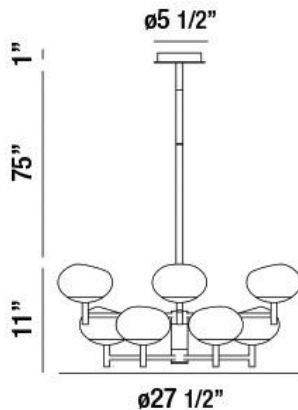

BURLINGTON, 28" ROUND CHANDELIER

PRODUCT DETAILS

No.	:	34045-015
Product Color	:	CHROME
Product Material	:	METAL
Shade / Accent Colour	:	OPAL WHITE
Shade / Accent Material	:	BLOWN GLASS
Diameter	:	27.5"
Height	:	11"
Overall Height	:	87"
Weight	:	22lbs

Options Available

ITEM NO.	FINISH	SHADE
34045-015	CHROME	OPAL WHITE

TECHNICAL DETAILS

Hanging Support Type	:	ROD
Hanging Support Length	:	75"
Rods Included	:	3"+6"+12"+18"+18"+18"
Canopy / Backplate Height	:	1"
Canopy / Backplate Dia.	:	5.5"
Location	:	DRY
Approval	:	