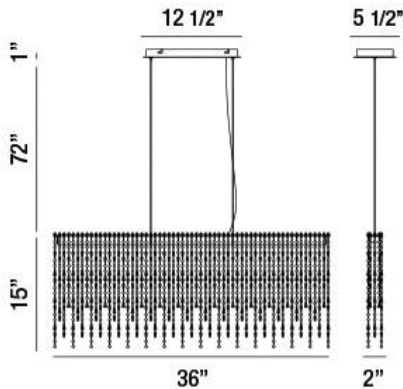

## ATWATER, 36" LINEAR PENDANT

### PRODUCT DETAILS

No.	:	34044-018
Product Color	:	CHROME
Product Material	:	METAL
Shade / Accent Colour	:	CLEAR
Shade / Accent Material	:	CRYSTAL
Length	:	36"
Width	:	2"
Height	:	15"
Overall Height	:	88"
Weight	:	9.2lbs

### LIGHT SOURCE DETAILS

Light Source Type	:	INTEGRATED LED
Input Voltage	:	120V
Bulb Voltage	:	120V
Socket Type	:	LED
Total Wattage	:	38W
Total Lumen	:	3600lm
Kelvin	:	3000K
CRI	:	90+
Dimmable	:	Yes

### TECHNICAL DETAILS

Hanging Support Type	:	AIRCRAFT CABLE
Hanging Support Length	:	72"
Canopy / Backplate Length	:	12.5"
Canopy / Backplate Height	:	1"
Canopy / Backplate Width	:	5.5"
Location	:	DRY
Approval	:	