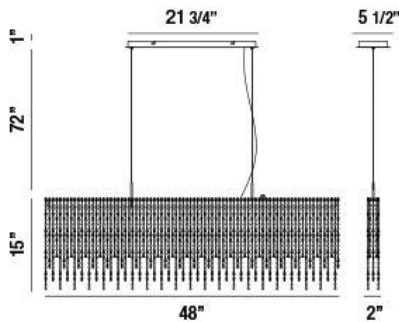

ATWATER, 48" LINEAR CHANDELIER

PRODUCT DETAILS

No.	:	34043-011
Product Color	:	CHROME
Product Material	:	METAL
Shade / Accent Colour	:	CLEAR
Shade / Accent Material	:	CRYSTAL
Length	:	48"
Width	:	2"
Height	:	15"
Overall Height	:	88"
Weight	:	14lbs

LIGHT SOURCE DETAILS

Light Source Type	:	INTEGRATED LED
Input Voltage	:	120V
Bulb Voltage	:	120V
Socket Type	:	LED
Total Wattage	:	50W
Total Lumen	:	4800lm
Kelvin	:	3000K
CRI	:	90+
Dimmable	:	Yes

Options Available

ITEM NO.	FINISH	SHADE
34043-011	CHROME	CLEAR

TECHNICAL DETAILS

Hanging Support Type	:	AIRCRAFT CABLE
Hanging Support Length	:	72"
Canopy / Backplate Length	:	21.75"
Canopy / Backplate Height	:	1"
Canopy / Backplate Width	:	5.5"
Location	:	DRY
Approval	:	