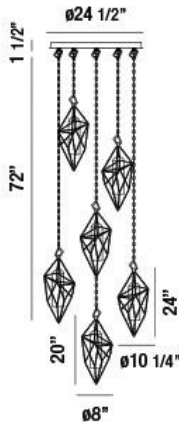

## VERDINO, 25" ROUND CHANDELIER

### PRODUCT DETAILS

No.	:	34041-017
Product Color	:	ROSE GOLD
Product Material	:	METAL
Shade / Accent Colour	:	CLEAR
Shade / Accent Material	:	TEXTURED GLASS
Diameter	:	24.5"
Height	:	24"
Overall Height	:	97.5"
Weight	:	57.2lbs

### TECHNICAL DETAILS

Hanging Support Type	:	CHAIN
Hanging Support Length	:	72"
Canopy / Backplate Height	:	1.5"
Canopy / Backplate Dia.	:	24.5"
Location	:	DRY
Approval	:	