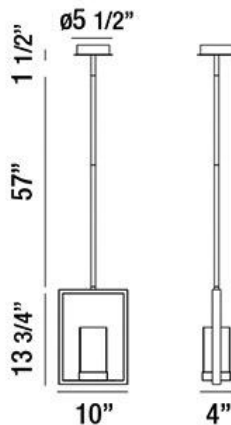

LONDRA, 10" RECTANGULAR PENDANT

PRODUCT DETAILS

No.	:	34038-024
Product Color	:	BRONZE
Product Material	:	METAL
Shade / Accent Colour	:	AMBER
Shade / Accent Material	:	GLASS
Length	:	10"
Width	:	4"
Height	:	13.75"
Overall Height	:	72.25"
Weight	:	5.1lbs

LIGHT SOURCE DETAILS

Light Source Type	:	INTEGRATED LED
Input Voltage	:	120V
Bulb Voltage	:	120V
Socket Type	:	LED
Total Wattage	:	7W
Total Lumen	:	500lm
Kelvin	:	3000K
CRI	:	90+
Dimmable	:	Yes

Options Available

ITEM NO.	FINISH	SHADE
34038-017	CHROME	CLEAR
34038-024	BRONZE	AMBER

TECHNICAL DETAILS

Hanging Support Type	:	ROD
Hanging Support Length	:	57"
Rods Included	:	3"+6"+12"+18"+18"
Canopy / Backplate Height	:	1.5"
Canopy / Backplate Dia.	:	5.5"
Location	:	DRY
Approval	:	