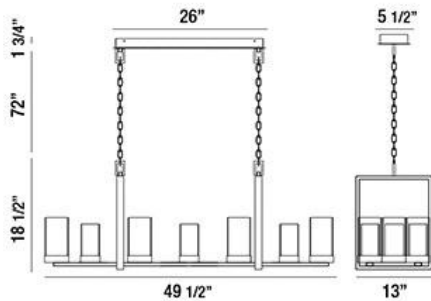

LONDRA, 50" RECTANGULAR CHANDELIER

PRODUCT DETAILS

No.	:	34037-027
Product Color	:	BRASS
Product Material	:	METAL
Shade / Accent Colour	:	AMBER
Shade / Accent Material	:	GLASS
Length	:	49.5"
Width	:	13"
Height	:	18.5"
Overall Height	:	92.25"
Weight	:	39.6lbs

ITEM NO.	FINISH	SHADE
34037-027	BRASS	AMBER

TECHNICAL DETAILS

Hanging Support Type	:	CHAIN
Hanging Support Length	:	72"
Canopy / Backplate Length	:	26"
Canopy / Backplate Height	:	1.75"
Canopy / Backplate Width	:	5.5"
Location	:	DRY
Approval	:	