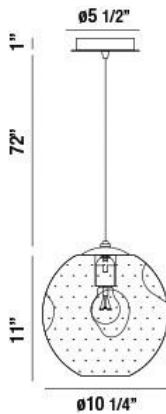

DELLA, 10" ROUND PENDANT

Options Available

ITEM NO.	FINISH	SHADE
34036-013	CHROME	PINK
34036-020	CHROME	SMOKE
34036-037	CHROME	GREEN

PRODUCT DETAILS

No.	:	34036-020
Product Color	:	CHROME
Product Material	:	METAL
Shade / Accent Colour	:	SMOKE
Shade / Accent Material	:	DIMPLED GLASS
Diameter	:	10.25"
Height	:	11"
Overall Height	:	84"
Weight	:	4.4lbs

LIGHT SOURCE DETAILS

Number of Bulbs	:	1
Light Source	:	Incandescent
Light Source Type	:	A19
Input Voltage	:	120V
Bulb Voltage	:	120V
Socket Type	:	E26
Wattage	:	40W
Total Wattage	:	40W
Bulb Included	:	No
Dimmable	:	Yes

TECHNICAL DETAILS

Hanging Support Type	:	WIRE
Hanging Support Length	:	72"
Canopy / Backplate Height	:	1"
Canopy / Backplate Dia.	:	5.5"
Location	:	DRY
Approval	:	

PROJECT INFORMATION

 Job Name: Date: Type: