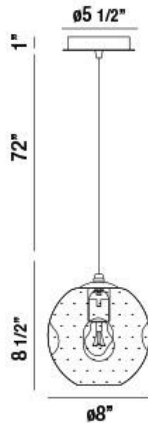

DELLA, 8" ROUND PENDANT

Options Available

ITEM NO.	FINISH	SHADE
34035-016	CHROME	PINK
34035-023	CHROME	SMOKE
34035-030	CHROME	GREEN

PRODUCT DETAILS

No.	:	34035-016
Product Color	:	CHROME
Product Material	:	METAL
Shade / Accent Colour	:	PINK
Shade / Accent Material	:	DIMPLED GLASS
Diameter	:	8"
Height	:	8.5"
Overall Height	:	81.5"
Weight	:	3.8lbs

LIGHT SOURCE DETAILS

Number of Bulbs	:	1
Light Source	:	Incandescent
Light Source Type	:	A19
Input Voltage	:	120V
Bulb Voltage	:	120V
Socket Type	:	E26
Wattage	:	40W
Total Wattage	:	40W
Bulb Included	:	No
Dimmable	:	Yes

TECHNICAL DETAILS

Hanging Support Type	:	WIRE
Hanging Support Length	:	72"
Canopy / Backplate Height	:	1"
Canopy / Backplate Dia.	:	5.5"
Location	:	DRY
Approval	:	

PROJECT INFORMATION

Job Name: Date: Type: