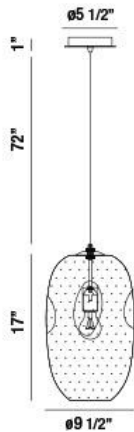

LABRIA, 10" ROUND PENDANT

Options Available

ITEM NO.	FINISH	SHADE
34034-019	CHROME	PINK
34034-026	CHROME	SMOKE
34034-033	CHROME	GREEN

PRODUCT DETAILS

No.	:	34034-033
Product Color	:	CHROME
Product Material	:	METAL
Shade / Accent Colour	:	GREEN
Shade / Accent Material	:	TEXTURED GLASS
Diameter	:	9.5"
Height	:	17"
Overall Height	:	90"
Weight	:	5.9lbs

LIGHT SOURCE DETAILS

Number of Bulbs	:	1
Light Source	:	Incandescent
Light Source Type	:	A19
Input Voltage	:	120V
Bulb Voltage	:	120V
Socket Type	:	E26
Wattage	:	40W
Total Wattage	:	40W
Bulb Included	:	No
Dimmable	:	Yes

TECHNICAL DETAILS

Hanging Support Type	:	WIRE
Hanging Support Length	:	72"
Canopy / Backplate Height	:	1"
Canopy / Backplate Dia.	:	5.5"
Location	:	DRY
Approval	:	

PROJECT INFORMATION

Job Name: Date: Type: